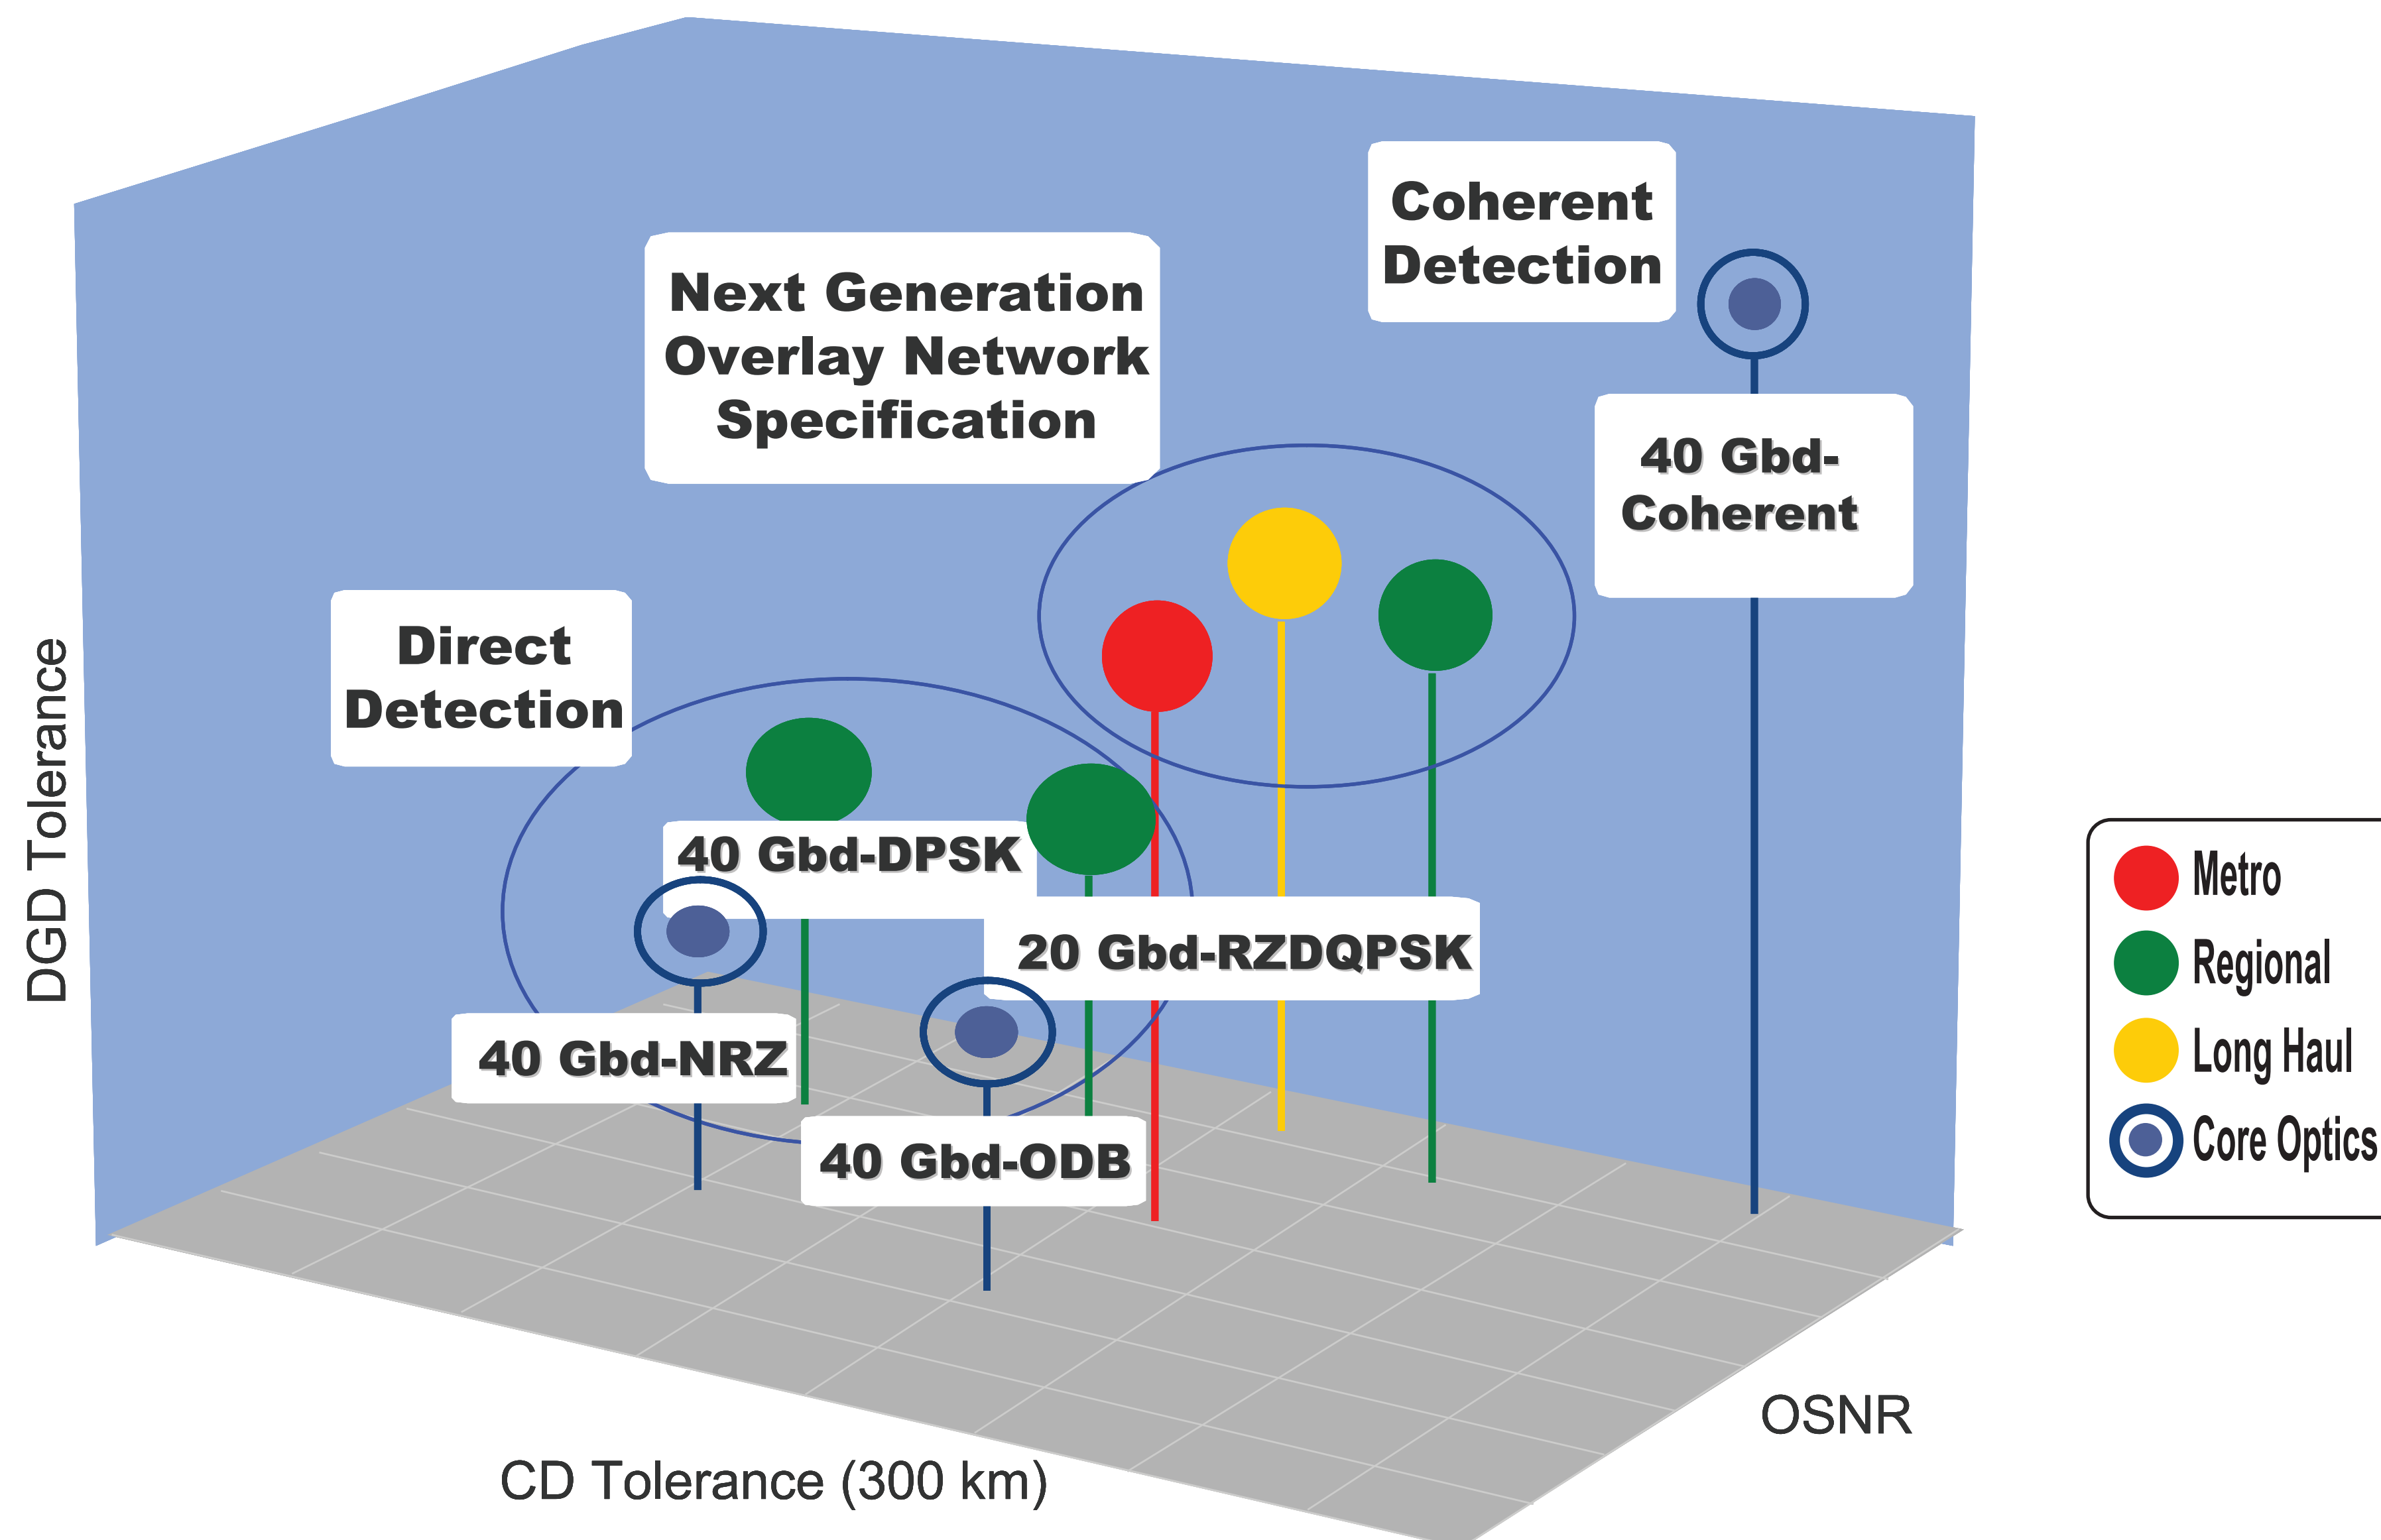

# Disruptive Network Performance

Format	OSNR @ $10^{-3}$ BER (EOL)	CD (ps/nm)	DGD (ps)	Typical Reach (km)	Grid (GHz)
ODB (PSBT)	18	150	6	600	50
DPSK	14	70	10	2,000	50/100
RZ-DQPSK	15	150	25	1,200	50
CP-QPSK	13	>35,000	>100	>2,000	50

**Over 2000 km of DCM free 40G transmission!**